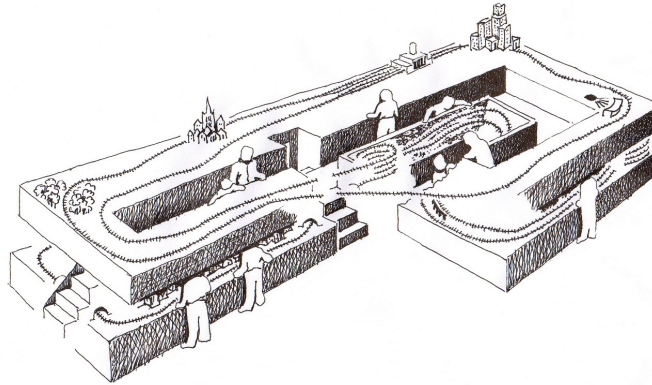

MODEL RAILROAD OPEN HOUSE

JULY 28

10 a.m. to 4 p.m.

Come see the largest HO scale layout in Virginia
FREE ADMISSION

**CHESAPEAKE BAY & WESTERN
MODEL RAILROADERS**

110-F Dare Rd
Grafton, VA 23692
(757) 898-0717