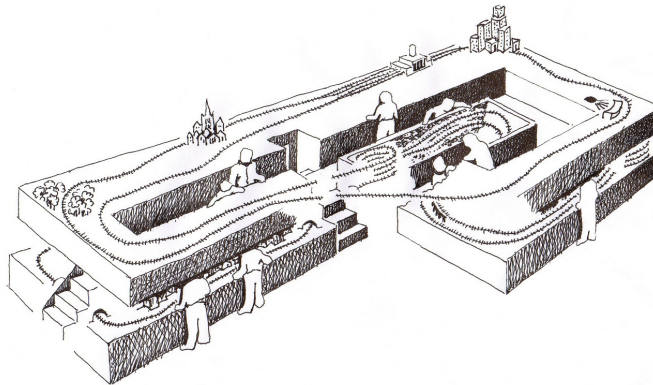

MODEL RAILROAD OPEN HOUSE

AND WHITE ELEPHANT TABLE

NOVEMBER 17 & 18

Saturday: 10 a.m. to 4 p.m. - Sunday: noon to 4 p.m.

Come see the largest HO scale layout in Virginia
FREE ADMISSION

**CHESAPEAKE BAY & WESTERN
MODEL RAILROADERS**