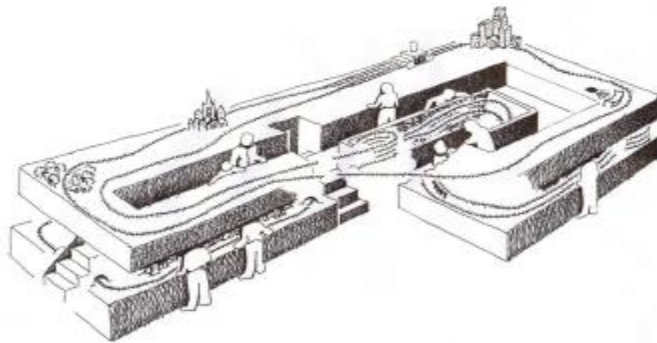

# MODEL RAILROAD OPEN HOUSE

**50<sup>th</sup> ANNIVERSARY**

**July 22 & 23, 2023**

Saturday: 10 a.m. to 4 p.m. – Sunday: noon to 4 p.m.

**Come see the largest HO scale layout in Virginia**

**FREE ADMISSION**